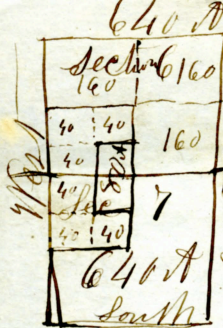

	6	5	4	3	2	1
	7	8	9	10	11	12
	18	17	16	15	14	13
	19	20	21	22	23	24
	30	29	28	27	26	25
	31	32	33	34	35	36

Grave
my land

To Iowa city

West

South
Gunnell Township
Poweshiek county
Township 80. North
Range 16 West

This is explained
by reading the letter

Joseph Campbell
 2 1/2 mile west of
 Corns
 1/2 mile west of
 Corns

Section 6 & 7
of Grinnell
enlarged

the time
I received that Dollar at

My land in the
2 squares marked 80 A